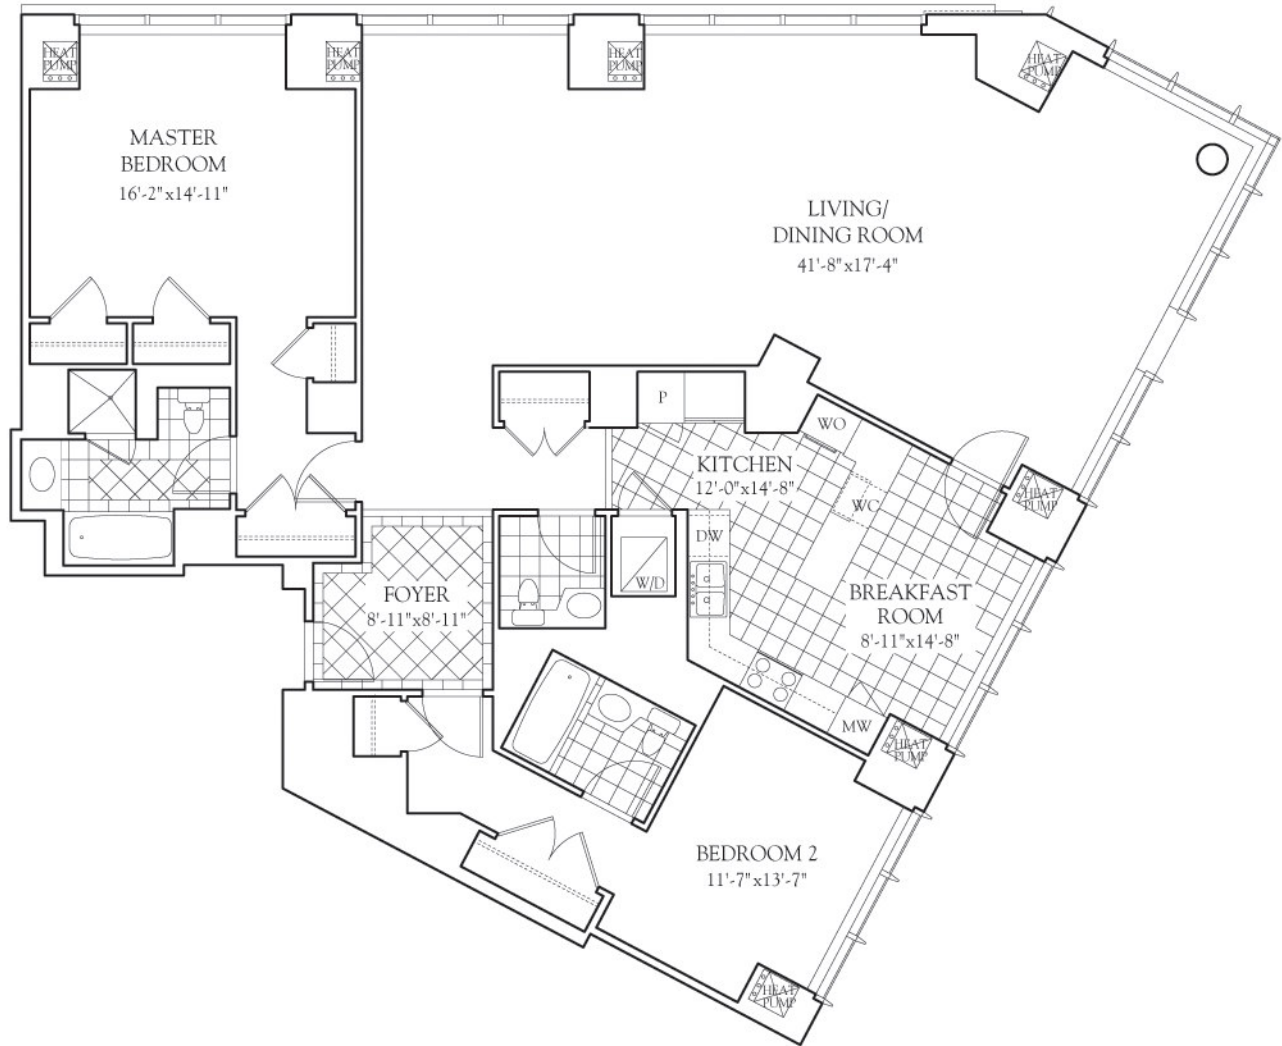

THE RESIDENCES

AT THE RITZ-CARLTON TOWERS

North Building - Residence D

2 BEDROOMS, 2 1/2 BATHS,
AND BREAKFAST ROOM
FLOORS 19-35, PH1
2,036 SQ. FT. / 189 M²

LRG LUXURY
RESIDENTIAL
GROUP