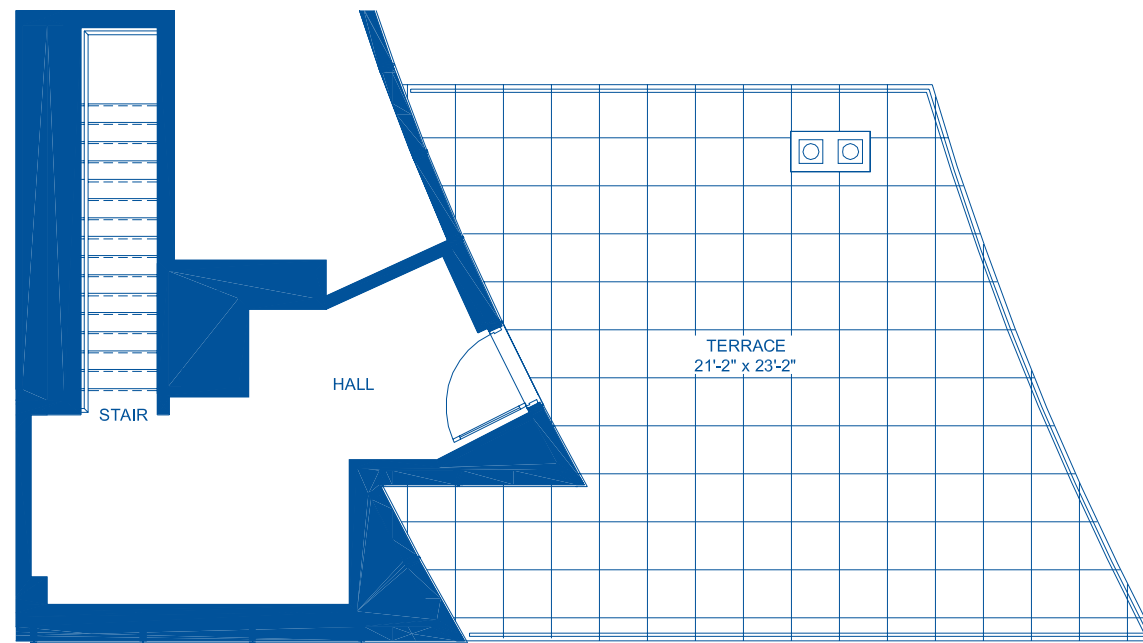

AIRPORT

Residences at The
INTERCONTINENTAL.

500 ATLANTIC AVE.
BOSTON, MA 02110

RESIDENCE 21H
APPROXIMATE S.F. 4,002

HARBOR

LEVEL 21

1/8" = 1'.0"

These floor plans are preliminary. All layouts are subject to change and all measurements are approximate and subject to normal construction variances and tolerances.

Residences at The
INTERCONTINENTAL®

500 ATLANTIC AVE.
BOSTON, MA 02110

RESIDENCE 21H
TERRACE

1/8" = 1'.0"

ROOF

HARBOR

ATLANTIC AVENUE

These floor plans are preliminary. All layouts are subject to change and all measurements are approximate and subject to normal construction variances and tolerances. Private Roof Terrace; exact dimensions and location have not been finalized.