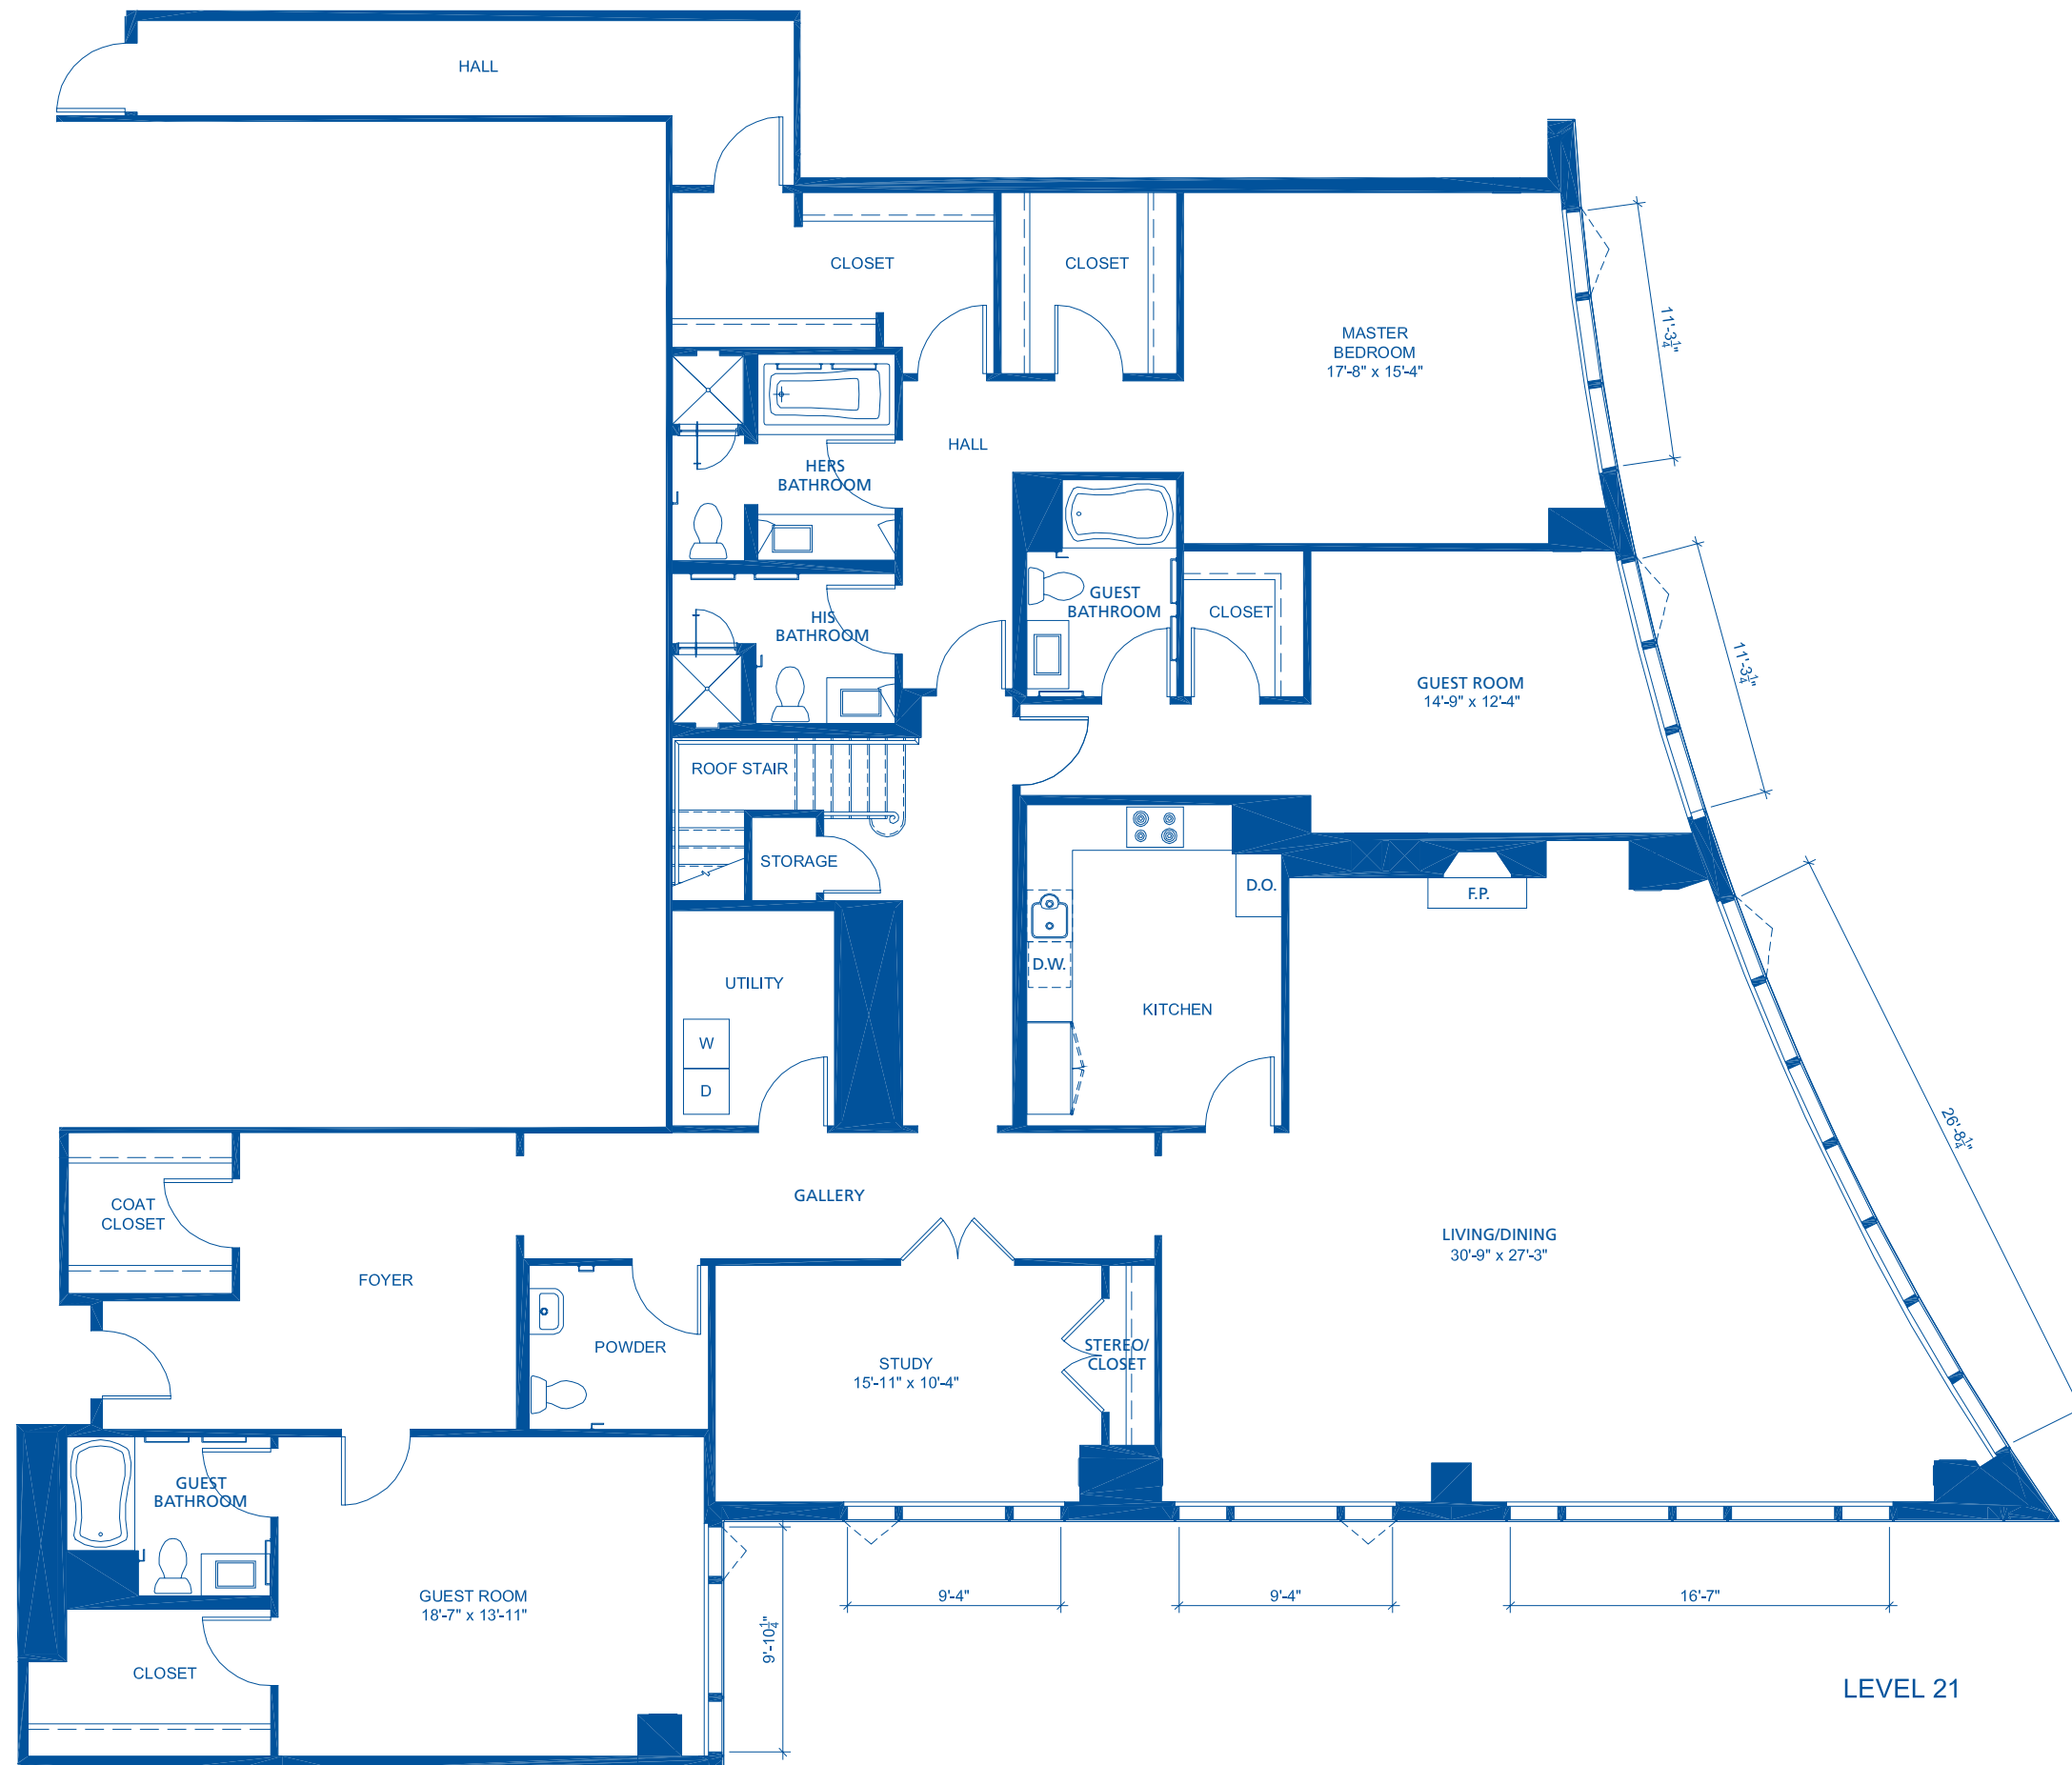

AIRPORT

Residences at The
INTERCONTINENTAL.

500 ATLANTIC AVE.
BOSTON, MA 02110

RESIDENCE 21H
APPROXIMATE S.F. 4,002

HARBOR

LEVEL 21

1/8" = 1'.0"

These floor plans are preliminary. All layouts are subject to change and all measurements are approximate and subject to normal construction variances and tolerances.

Residences at The
INTERCONTINENTAL®

500 ATLANTIC AVE.
BOSTON, MA 02110

RESIDENCE 21H
TERRACE

1/8" = 1'.0"

ROOF

HARBOR

ATLANTIC AVENUE

These floor plans are preliminary. All layouts are subject to change and all measurements are approximate and subject to normal construction variances and tolerances. Private Roof Terrace; exact dimensions and location have not been finalized.