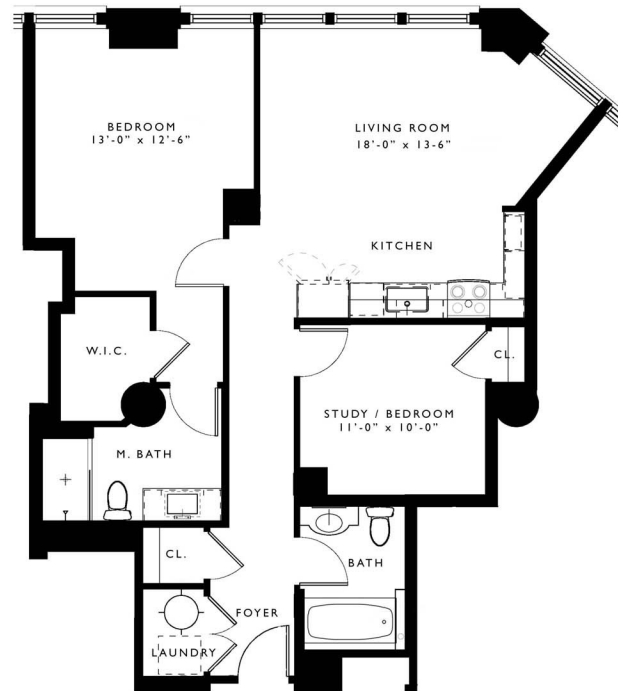

285 **Columbus** **LOFTS**

RESIDENCE TYPE 03 - 1,011 SF

The above dimensions, areas and configurations are approximate and are for illustration purposes only. All dimensions are subject to change without notice.

NOT TO SCALE

285 COLUMBUS LOFTS
2 BEDROOM - 2 BATH