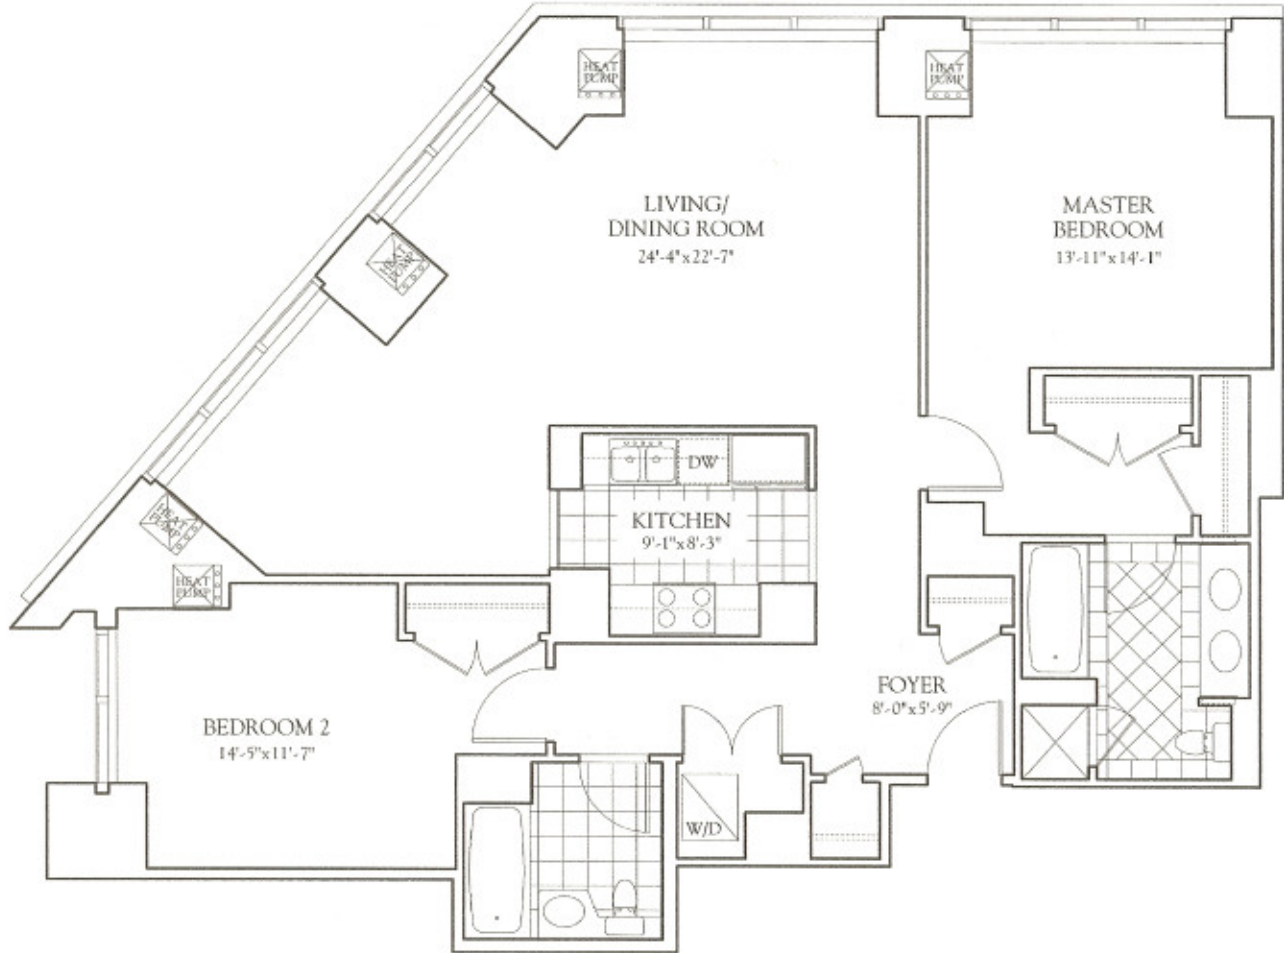

THE RESIDENCES  
AT THE RITZ-CARLTON TOWERS

*North Building - Residence A*

2 BEDROOMS, 2 BATHS  
FLOORS 10-12  
1,382 SQ. FT. / 129 M<sup>2</sup>

THE RITZ-CARLTON®  
BOSTON COMMON