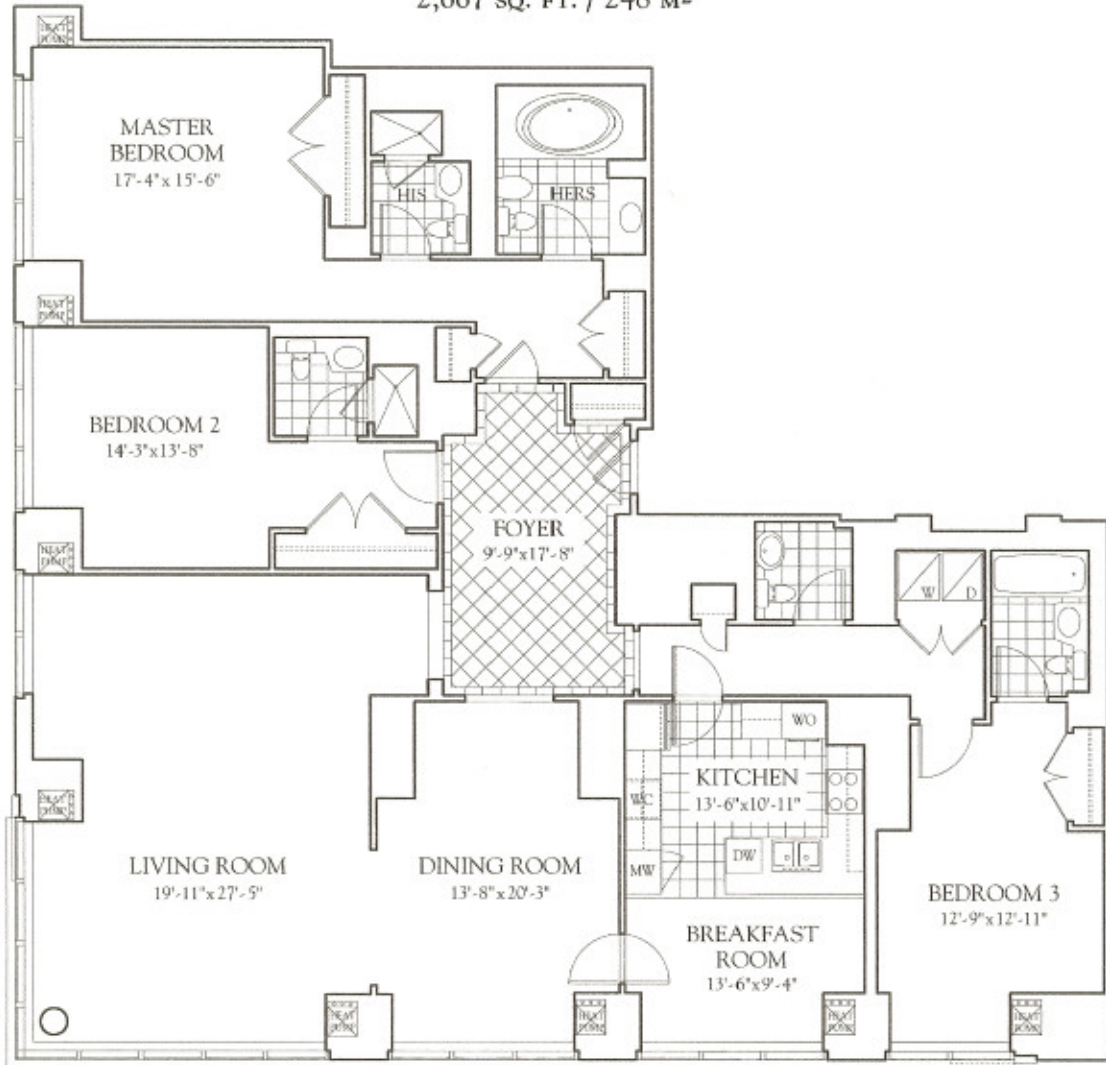

THE RESIDENCES
AT THE RITZ-CARLTON TOWERS

North Building - Residence B

3 BEDROOMS, 4 1/2 BATHS,
FORMAL DINING ROOM, AND BREAKFAST ROOM
FLOORS 19-35, PH1
2,667 SQ. FT. / 248 M²

THE RITZ-CARLTON®
BOSTON COMMON