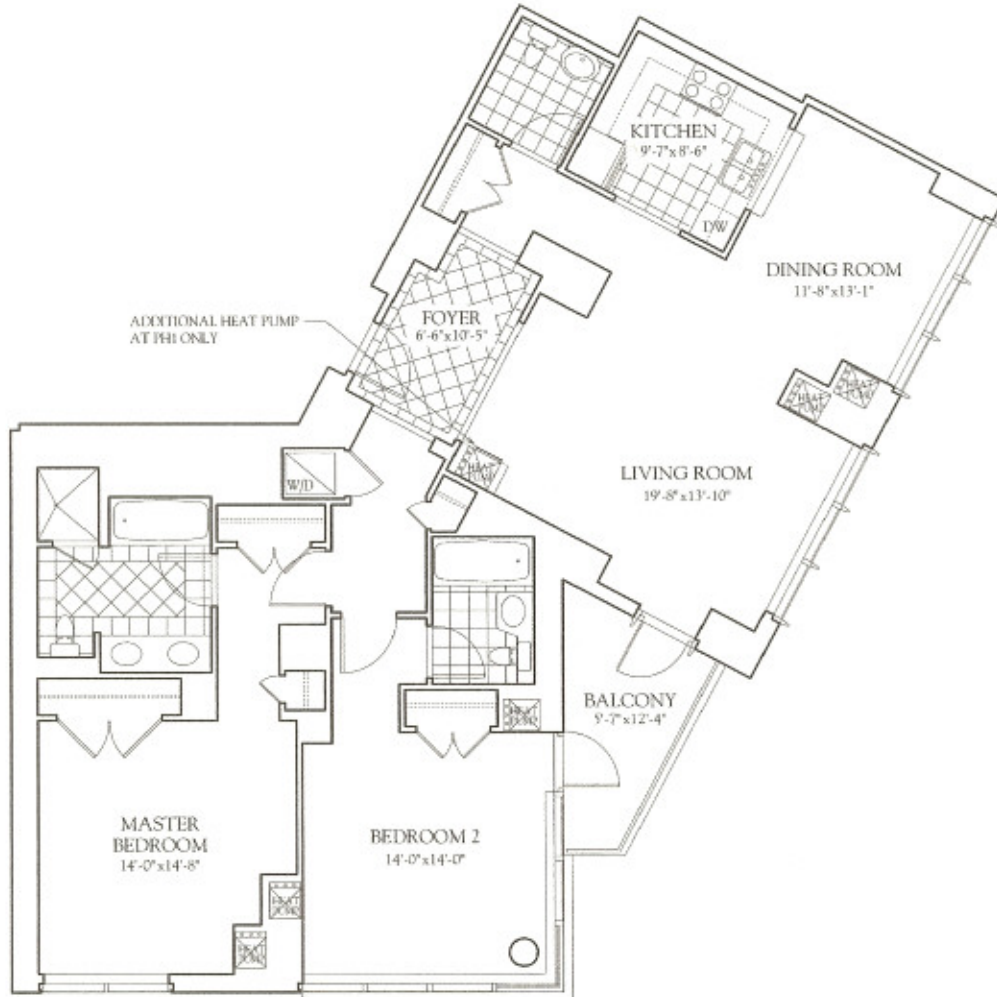

THE RESIDENCES
AT THE RITZ-CARLTON TOWERS

North Building - Residence C

2 BEDROOMS, 2 1/2 BATHS,
FORMAL DINING ROOM, AND BALCONY
FLOORS 19-35, PH1
1,504 SQ. FT. / 140 M²

THE RITZ-CARLTON®
BOSTON COMMON