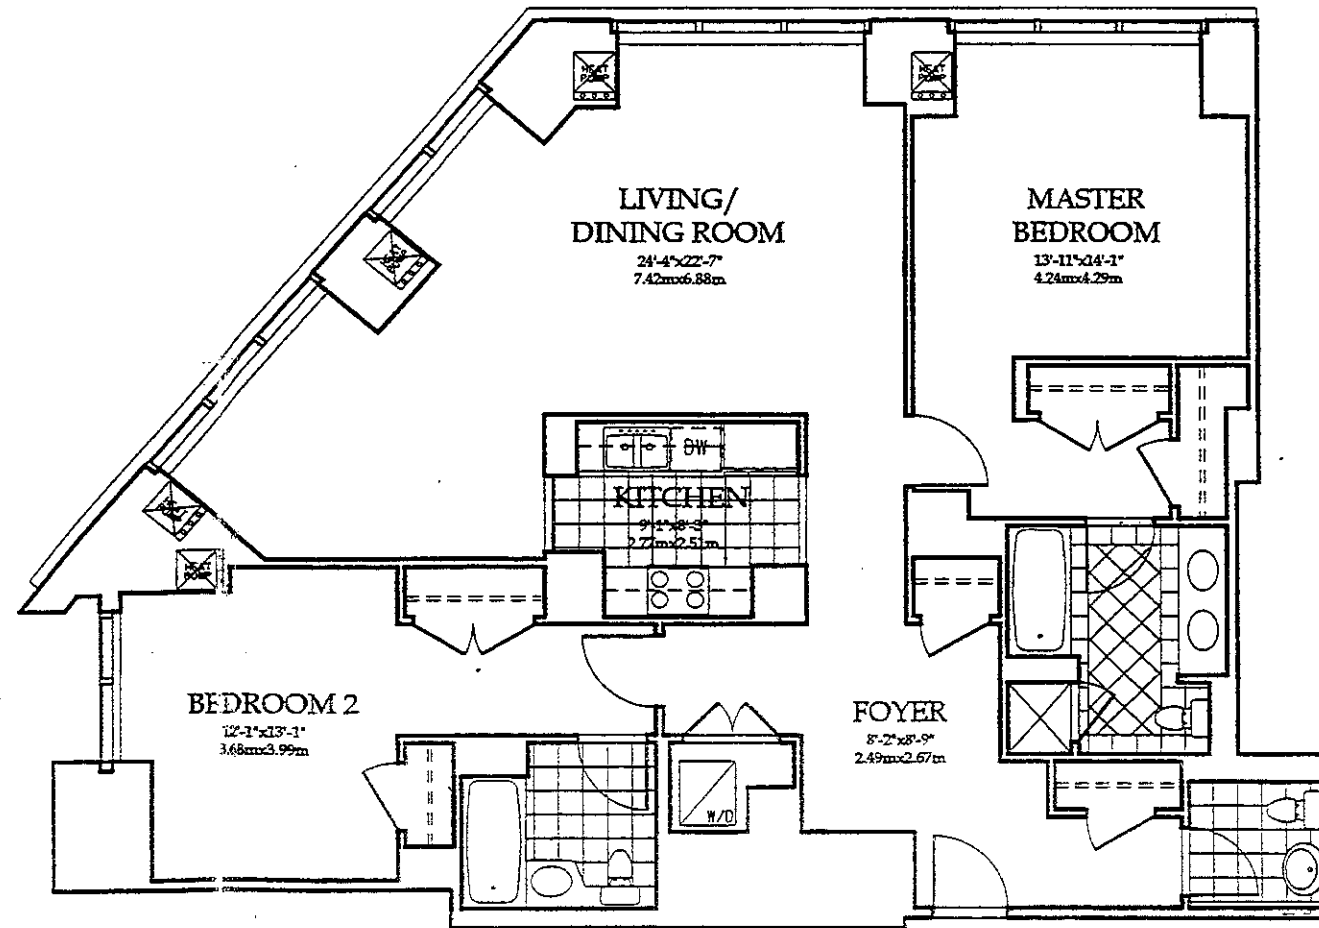

THE RESIDENCES

AT THE RITZ-CARLTON TOWERS

NORTH - A

Floors 16-18
2 Bedrooms, 2 1/2 baths
1,511 sq. ft.

THE RITZ-CARLTON®
BOSTON COMMON

All dimensions are approximate and subject to normal construction variances and tolerances. Sponsor reserves the right to make changes.