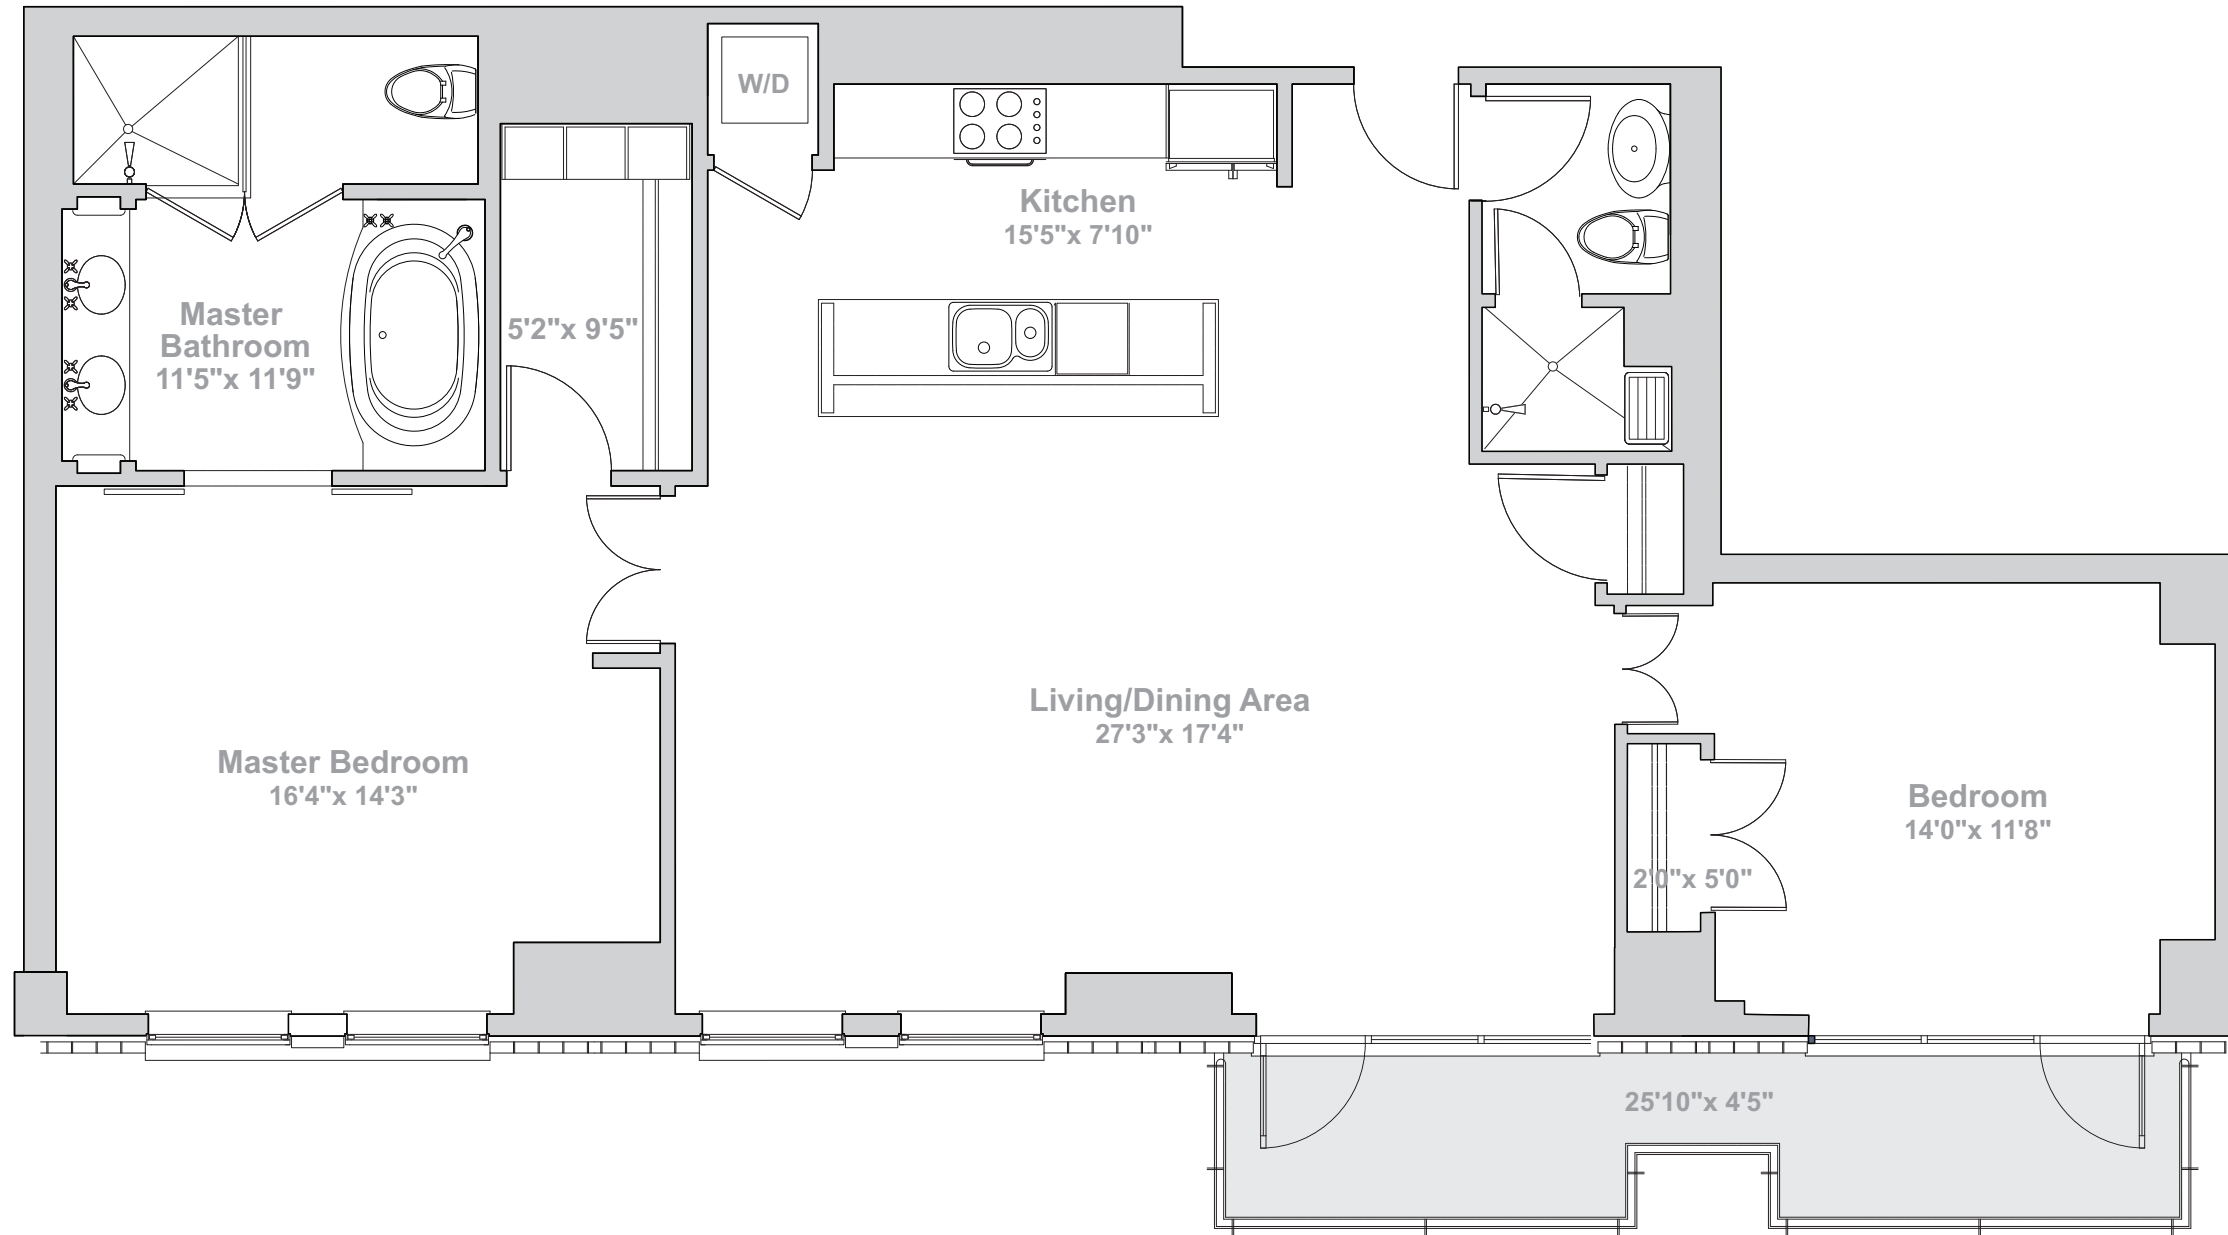

Building 4 | Floor 3

Residence 4309
1,390 Sq. Ft.
2 Bedrooms
2 Bathrooms

Residence 4309