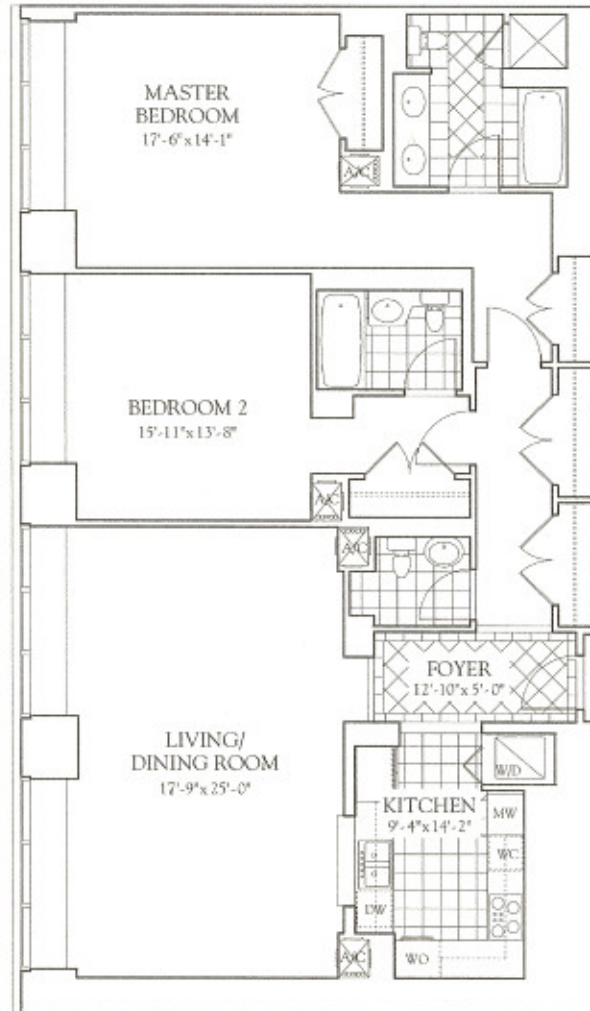

THE RESIDENCES  
AT THE RITZ-CARLTON TOWERS

*South Building - Residence D*

2 BEDROOMS, 2 1/2 BATHS

FLOORS 17-37, PH1

17D - 1,596 SQ. FT. / 148 M<sup>2</sup>

19-37D - 1,596 SQ. FT. / 148 M<sup>2</sup>

18D - 1,600 SQ. FT. / 149 M<sup>2</sup>

PH1D - 1,597 SQ. FT. / 149 M<sup>2</sup>

THE RITZ-CARLTON®  
BOSTON COMMON