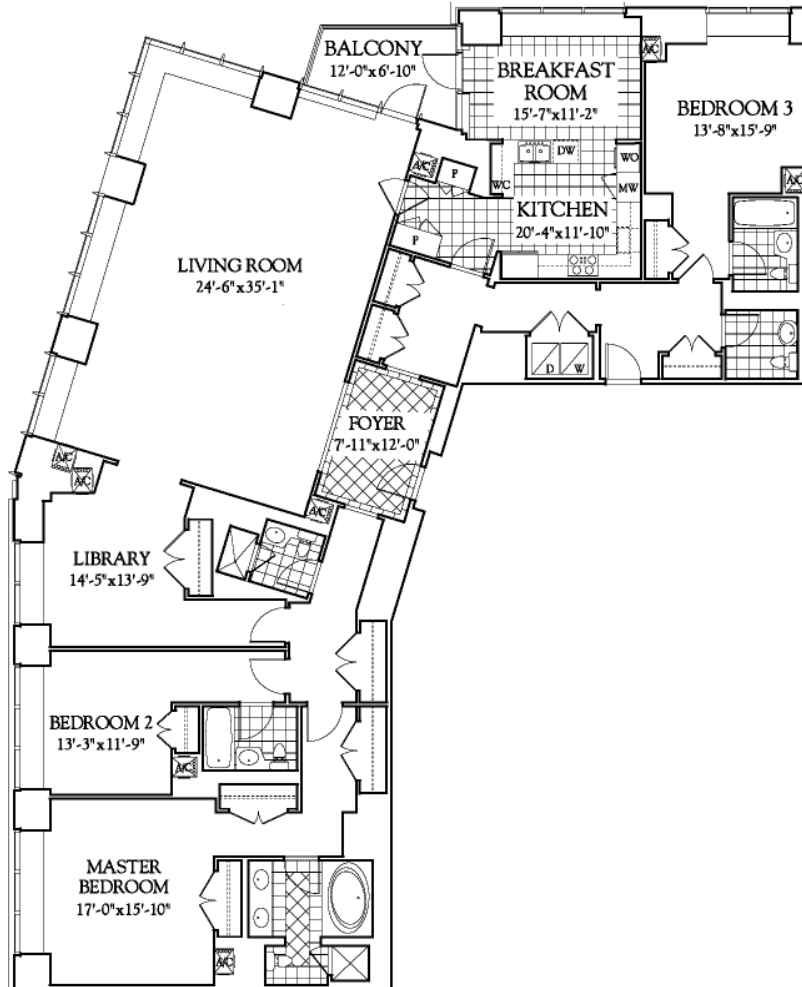

THE RESIDENCES
AT THE RITZ-CARLTON TOWERS

South Building - Residence E

3 Bedrooms, 4 1/2 Baths, Library,
Breakfast Room, and Balcony
Floors 19-37, PH1

19 - 37E - 3,246 sq. ft. / 301 m2

PH1E - 3,250 sq. ft. / 302 m2

THE RITZ-CARLTON®
BOSTON COMMON