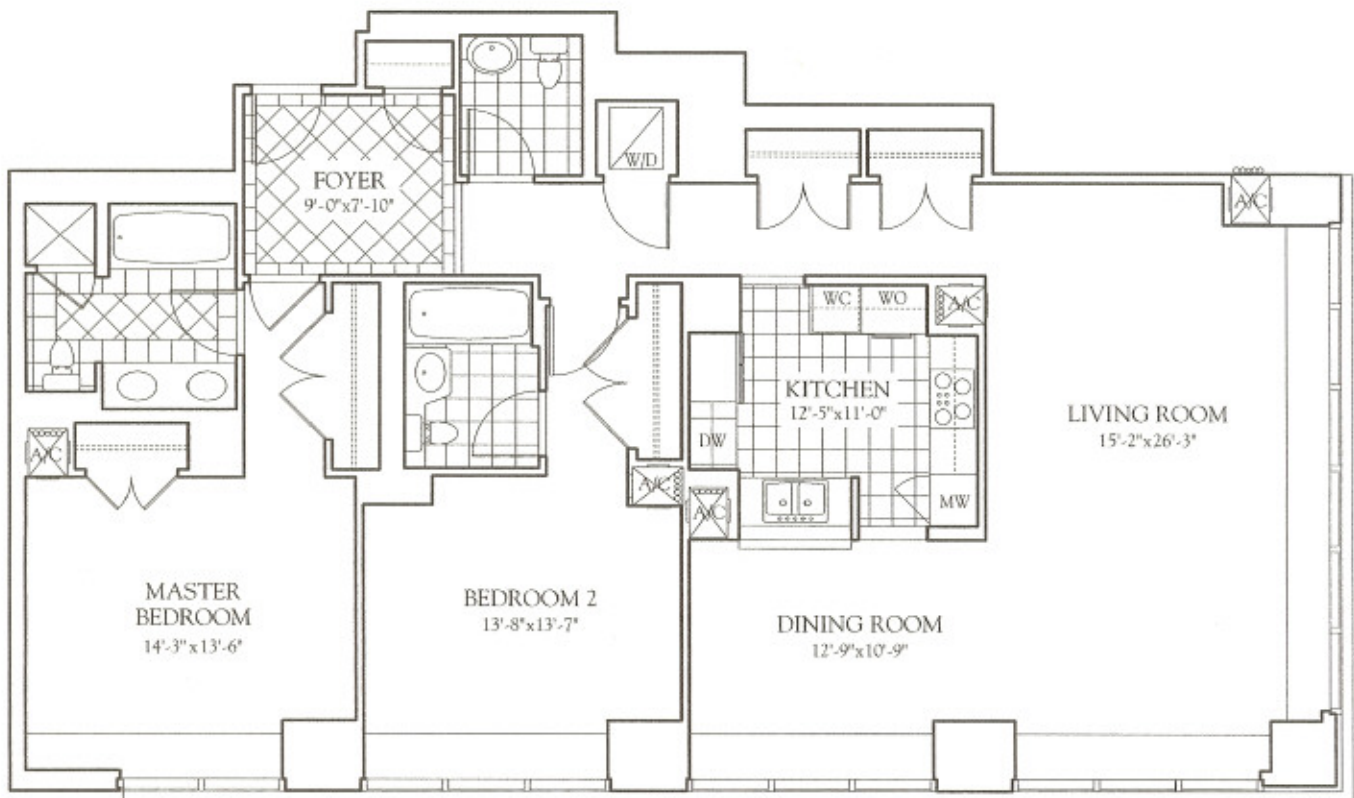

THE RESIDENCES
AT THE RITZ-CARLTON TOWERS

South Building - Residence H

2 BEDROOMS, 2 1/2 BATHS,
AND FORMAL DINING ROOM

FLOORS 17-37, PH1

17-18 - 1,572 SQ. FT. / 146 M²

19-37 - 1,573 SQ. FT. / 146 M²

PH1 - 1,574 SQ. FT. / 146 M²

THE RITZ-CARLTON®
BOSTON COMMON